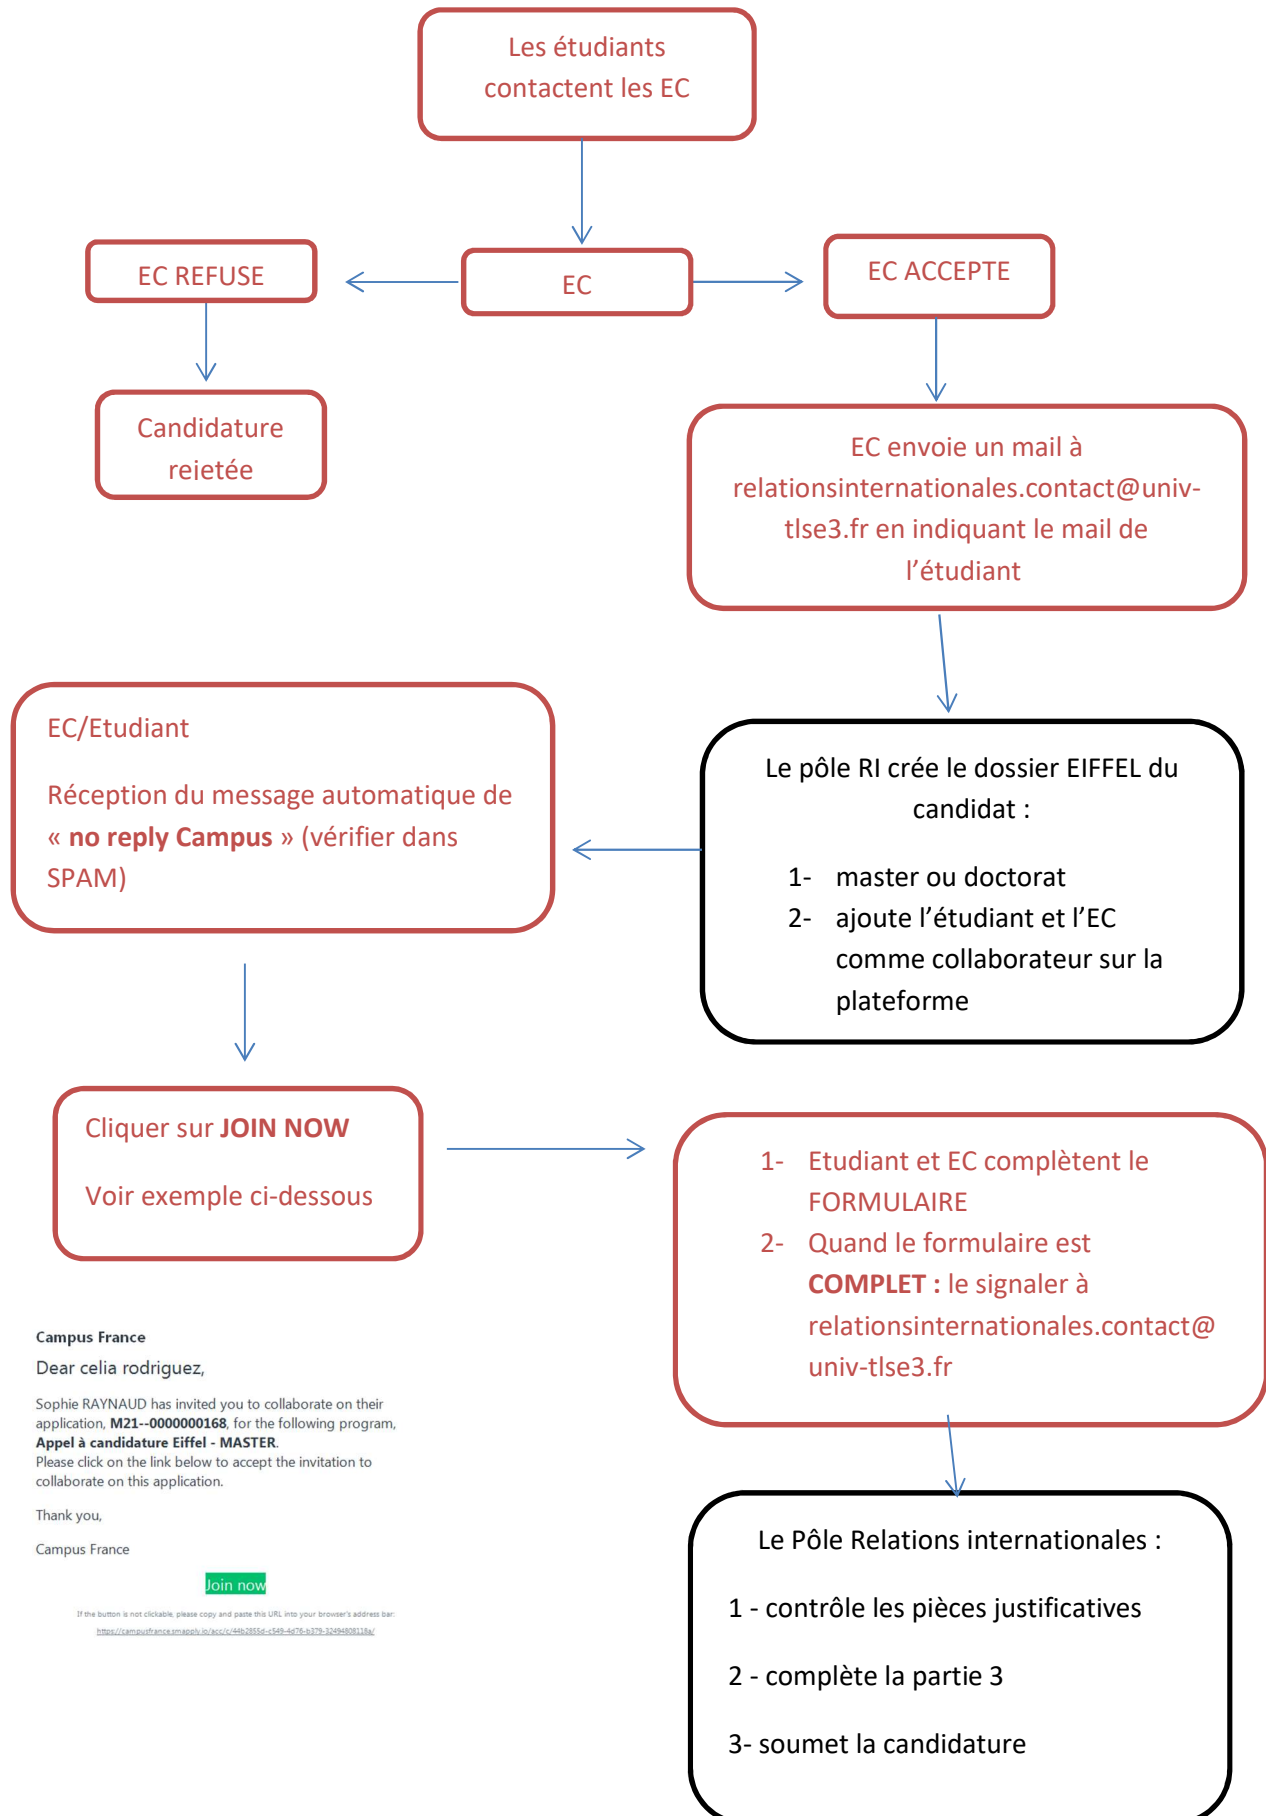

PROCEDURE EIFFEL - 2022

Campus France

Dear celia rodriguez,

Sophie RAYNAUD has invited you to collaborate on their application, **M21--000000168**, for the following program, **Appel à candidature Eiffel - MASTER**.

Please click on the link below to accept the invitation to collaborate on this application.

Thank you,

Campus France

[Join now](#)